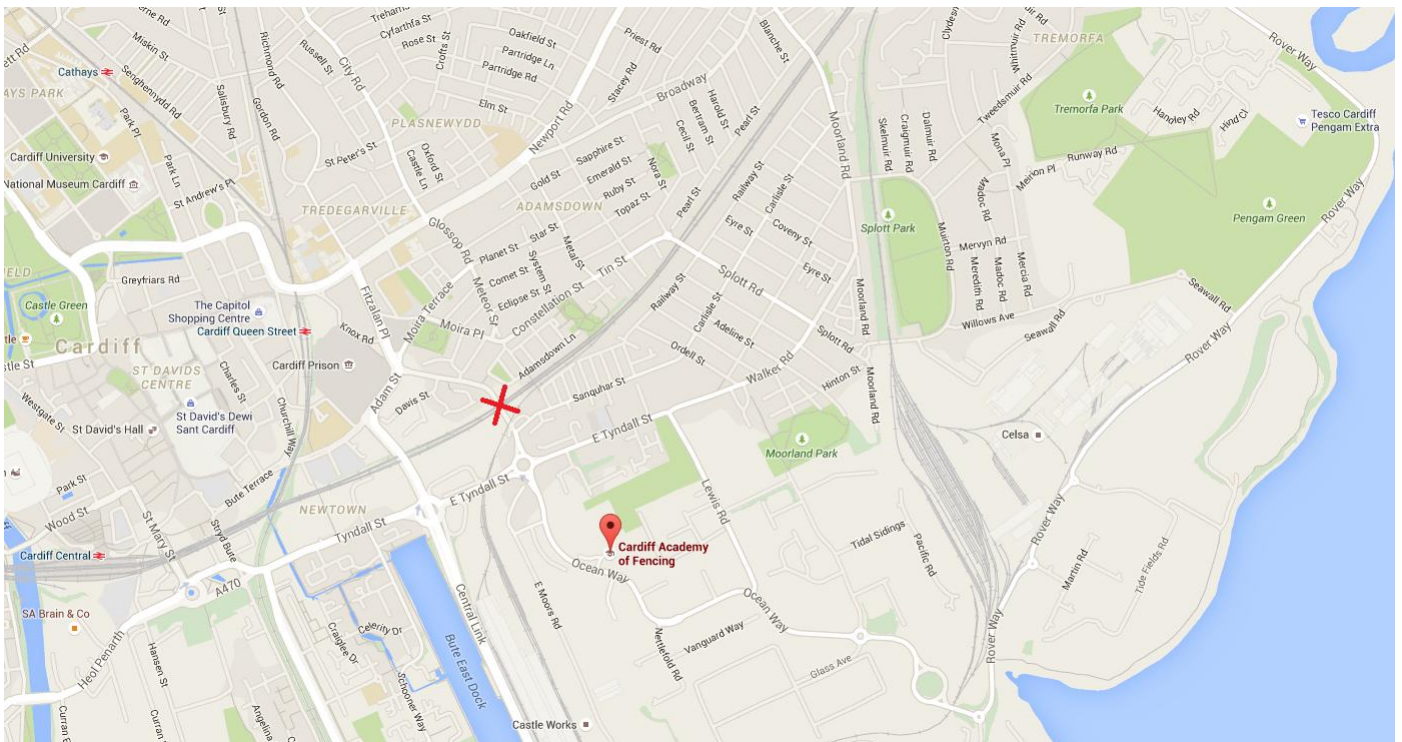

DIRECTIONS AND SITE MAP

ADDRESS: Cardiff Academy of Fencing, CCYC, Ocean Park, Ocean Way, Cardiff CF24 5HF

We're keen to welcome you to the Cardiff Academy of Fencing, Wales's only dedicated fencing salle. We can be tricky to find if you've not visited before, so we hope the information below will help. If you do get lost, feel free to call one of the coaching team on the number below, or the CCYC reception which should be able to guide you.

Coaching Team Tel: 07598324978 / CCYC Reception: 02920 461988

Please note if you're using a SatNav the postcode will get you to the right area, but won't take you all the way to the front door.